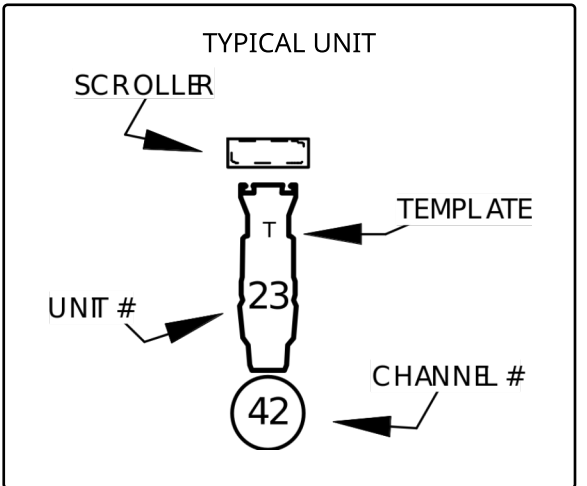

SYMBOL KEY

	Source-4 36° 575w
	Ovation E 160WW 14° 103w
	Strand SL 19° 575w
	Strand SL 26° 600w
	Strand SL 36° 575w
	Strand SL 50° 600w
	Strand Fresnelite 6" 500w
	S4 PAR VNSP 575w
	Far CYC 1 Cell 1Kw
	2.6
	2.24

APOLLO SMART COLOR
Colour scroller frames

1. open	R2
2. amber	R312
3. canary	R16
4. light amber	R23
5. orange	R24
6. scarlet	R24
7. light red	R34
8. flesh pink	R44
9. middle rose	R45
10. rose purple	R67
11. light sky blue	R80
12. primary blue	R348
13. midnight blue	R89
14. moss green	R51
15. primary green	R93
16. blue green	R93

PRODUCED BY
PRINCE GEORGE PLAYHOUSE
LIGHTING DESIGN: **Glenn Haley**

THE PLAYHOUSE
Prince George, BC

SCALE: 1/2"=1'-0"
EXCEPT WHERE NOTED
DATE: ISSUE DATE
REVISION:
DRAWN BY:

DRAWING No.
1
of 2

PLOT